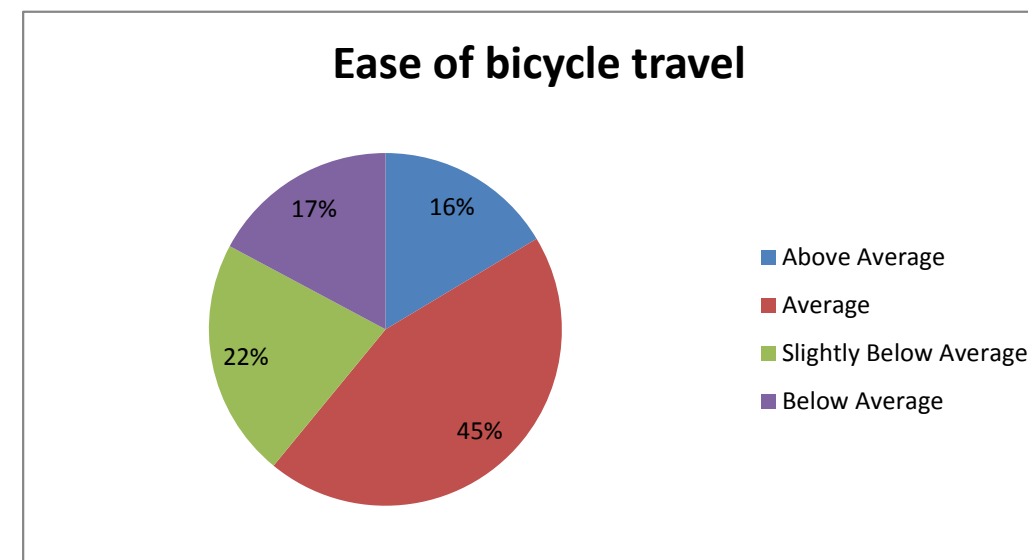

Overall Community Quality	Above Average	Average	Slightly Below Average	Below Average
Overall quality of life in Perry	27	90	12	4
Your neighborhood as a place to live	38	80	14	5
Ease of bicycle travel	21	57	28	22
Ease of walking around town	32	71	22	5
Street lighting	18	62	25	25
Perry as a place to retire	27	70	25	10
Perry as a place to raise children	36	67	21	7

Total
133
137
128
130
130
132
131

Overall Community Quality	Above Average	Average	Slightly Below Average	Below Average
Overall quality of life in Perry	20%	68%	9%	3%
Your neighborhood as a place to live	28%	58%	10%	4%
Ease of bicycle travel	16%	45%	22%	17%
Ease of walking around town	25%	55%	17%	4%
Street lighting	14%	48%	19%	19%
Perry as a place to retire	20%	53%	19%	8%
Perry as a place to raise children	27%	51%	16%	5%