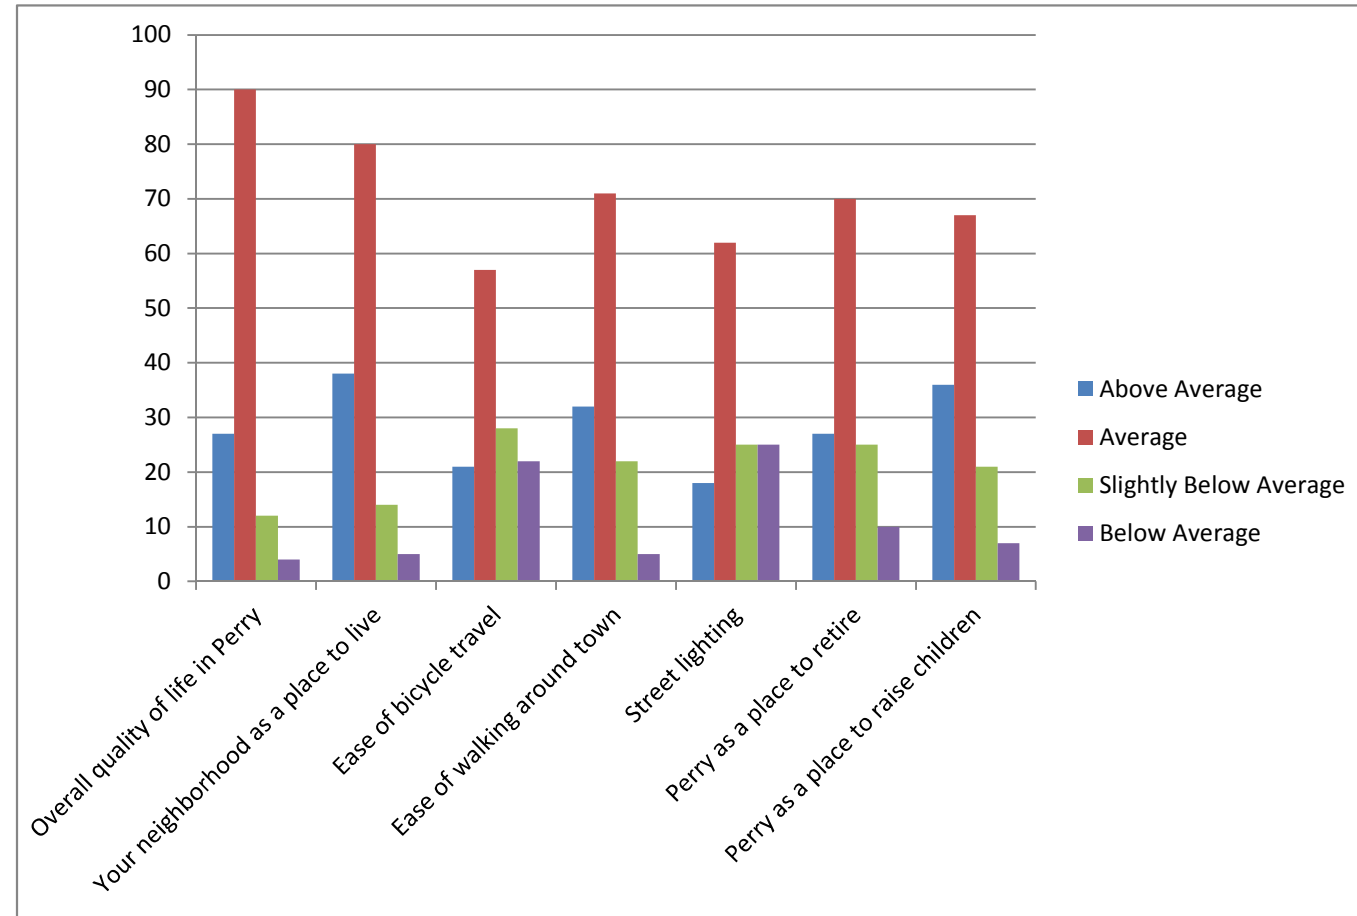

Overall Community Quality	Above Average	Average	Slightly Below Average	Below Average
Overall quality of life in Perry	27	90	12	4
Your neighborhood as a place to live	38	80	14	5
Ease of bicycle travel	21	57	28	22
Ease of walking around town	32	71	22	5
Street lighting	18	62	25	25
Perry as a place to retire	27	70	25	10
Perry as a place to raise children	36	67	21	7

Total
133
137
128
130
130
132
131

Overall Community Quality	Above Average	Average	Slightly Below Average	Below Average
Overall quality of life in Perry	20%	68%	9%	3%
Your neighborhood as a place to live	28%	58%	10%	4%
Ease of bicycle travel	16%	45%	22%	17%
Ease of walking around town	25%	55%	17%	4%
Street lighting	14%	48%	19%	19%
Perry as a place to retire	20%	53%	19%	8%
Perry as a place to raise children	27%	51%	16%	5%