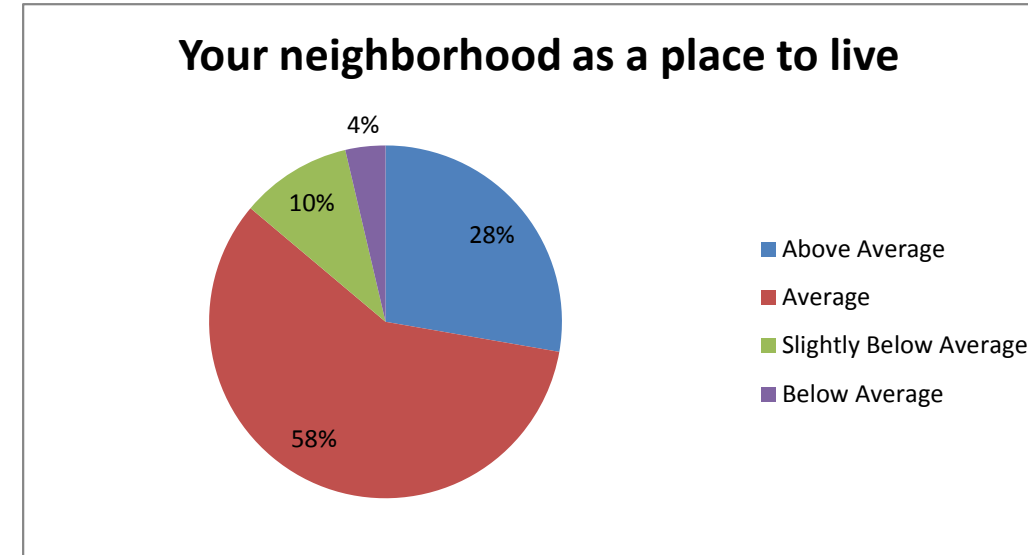

Overall Community Quality	Above Average	Average	Slightly Below Average	Below Average
Overall quality of life in Perry	27	90	12	4
Your neighborhood as a place to live	38	80	14	5
Ease of bicycle travel	21	57	28	22
Ease of walking around town	32	71	22	5
Street lighting	18	62	25	25
Perry as a place to retire	27	70	25	10
Perry as a place to raise children	36	67	21	7

Total
133
137
128
130
130
132
131