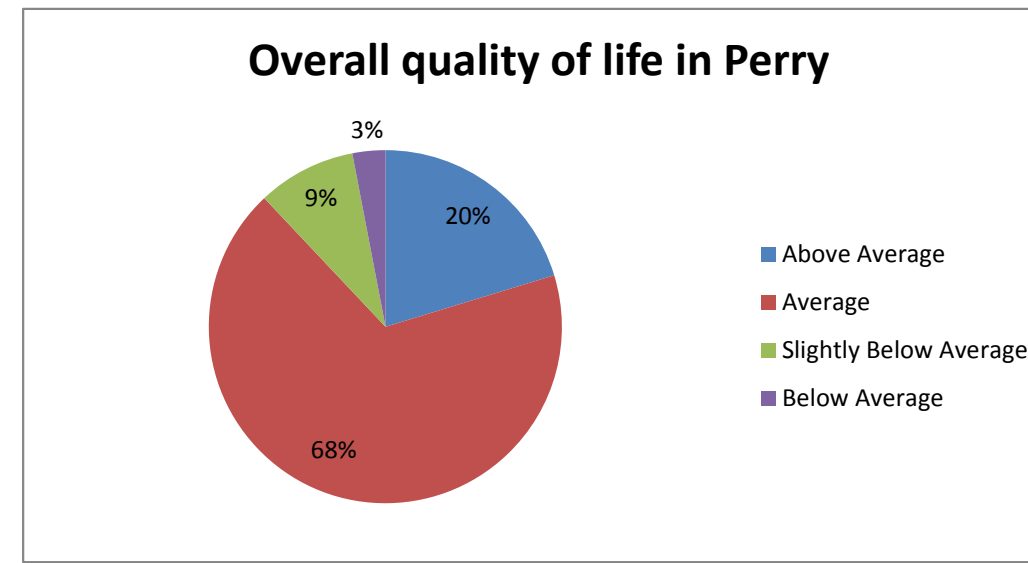

Overall Community Quality	Above Average	Average	Slightly Below Average	Below Average
Overall quality of life in Perry	27	90	12	4
Your neighborhood as a place to live	38	80	14	5
Ease of bicycle travel	21	57	28	22
Ease of walking around town	32	71	22	5
Street lighting	18	62	25	25
Perry as a place to retire	27	70	25	10
Perry as a place to raise children	36	67	21	7

Total
133
137
128
130
130
132
131

Overall Community Quality	Above Average	Average	Slightly Below Average	Below Average
Overall quality of life in Perry	20%	68%	9%	3%
Your neighborhood as a place to live	28%	58%	10%	4%
Ease of bicycle travel	16%	45%	22%	17%
Ease of walking around town	25%	55%	17%	4%
Street lighting	14%	48%	19%	19%
Perry as a place to retire	20%	53%	19%	8%
Perry as a place to raise children	27%	51%	16%	5%